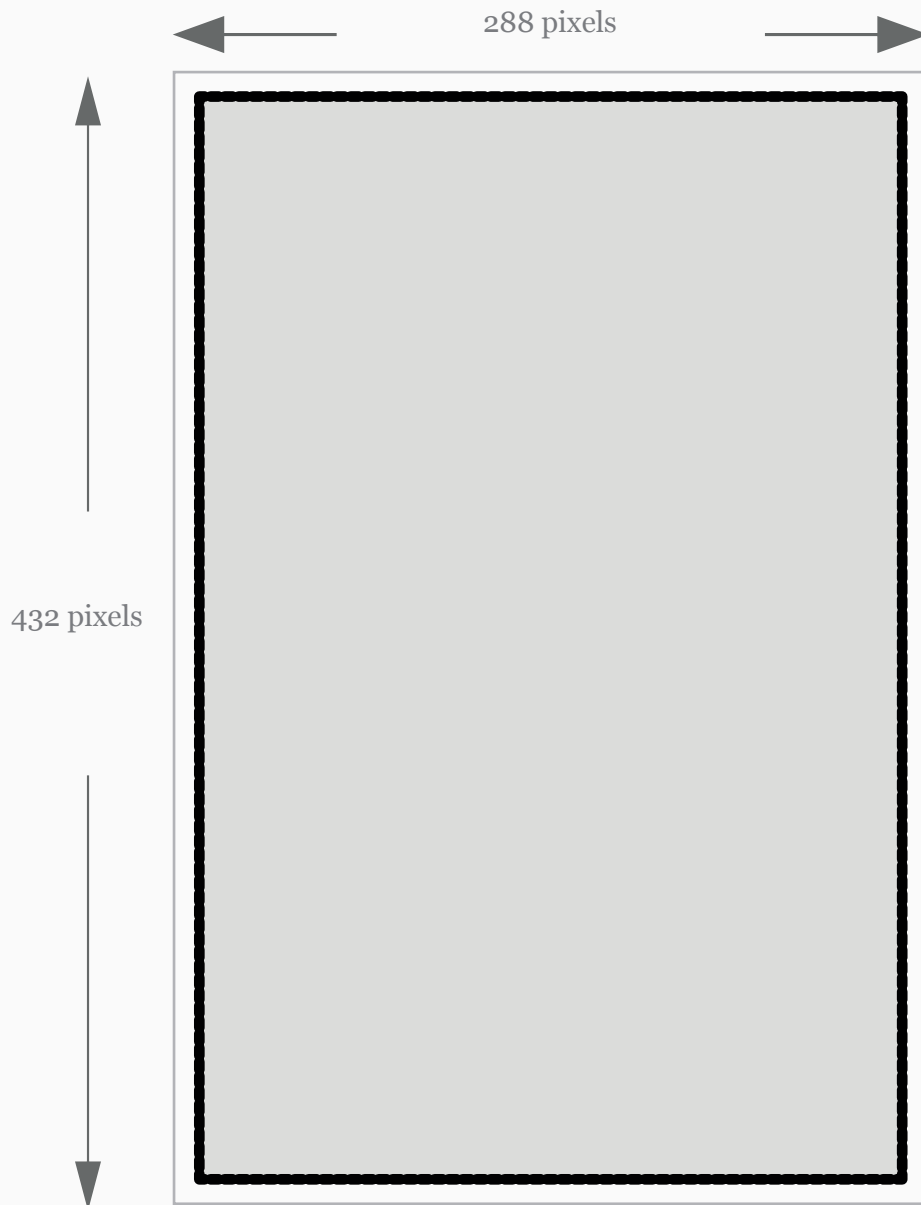

Specification details for

Central Station External

Artwork Specifications

Size:

288 pixels X 432 pixels

DPI:

72 dpi

File Format: