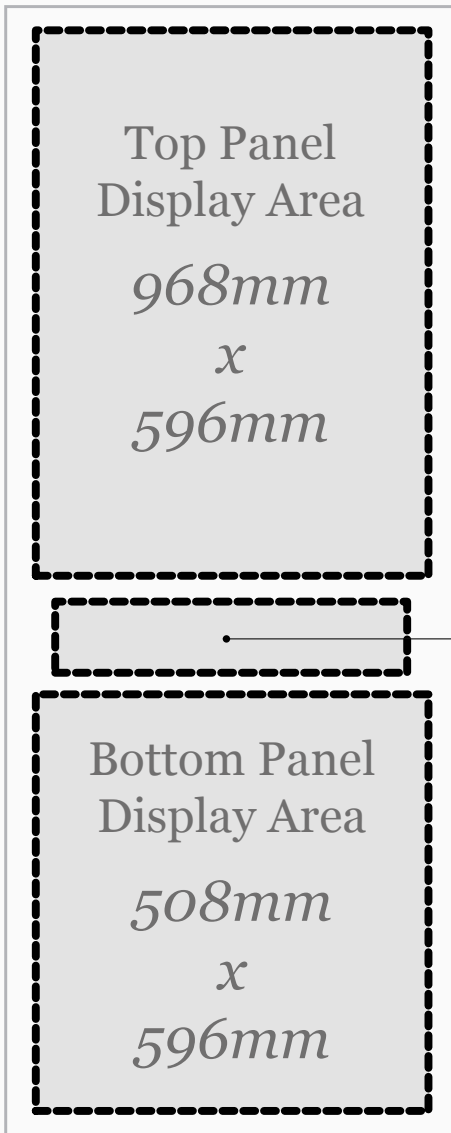

## Artwork Specifications

**Overall Size:**  
1,774mm X 656mm

**Display Size:**  
Various as per Visual

**DPI:**  
300 dpi

**File Format:**  
High Res CMYK PDF.  
Embed / outline images and fonts

**File Naming:**  
SiteType\_LiveDate\_Campaign Name