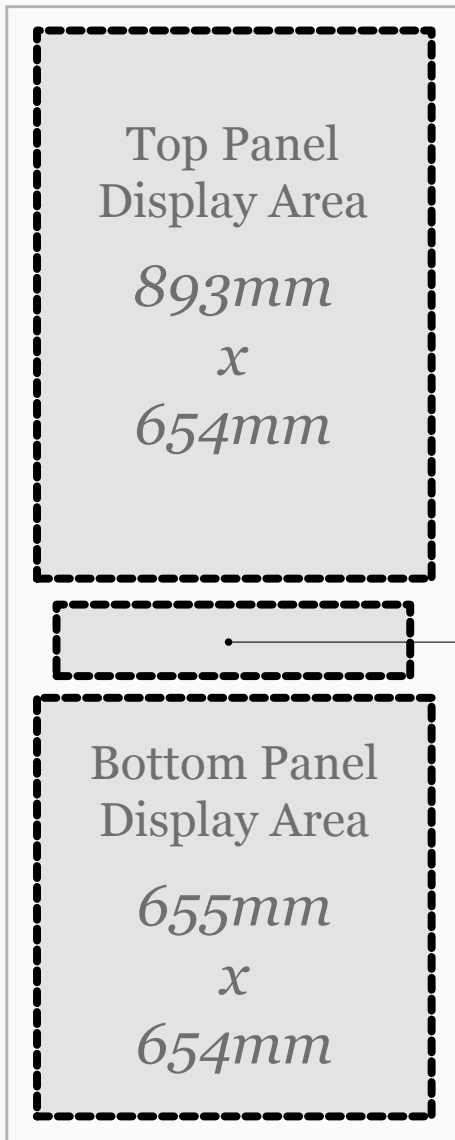

Kiosks KX1

Artwork Specifications

Overall Size:
1,804mm X 714mm

Display Size:
Various as per Visual

DPI:
300 dpi

File Format:
High Res CMYK PDF.
Embed / outline images and fonts

File Naming:
SiteType_LiveDate_Campaign Name