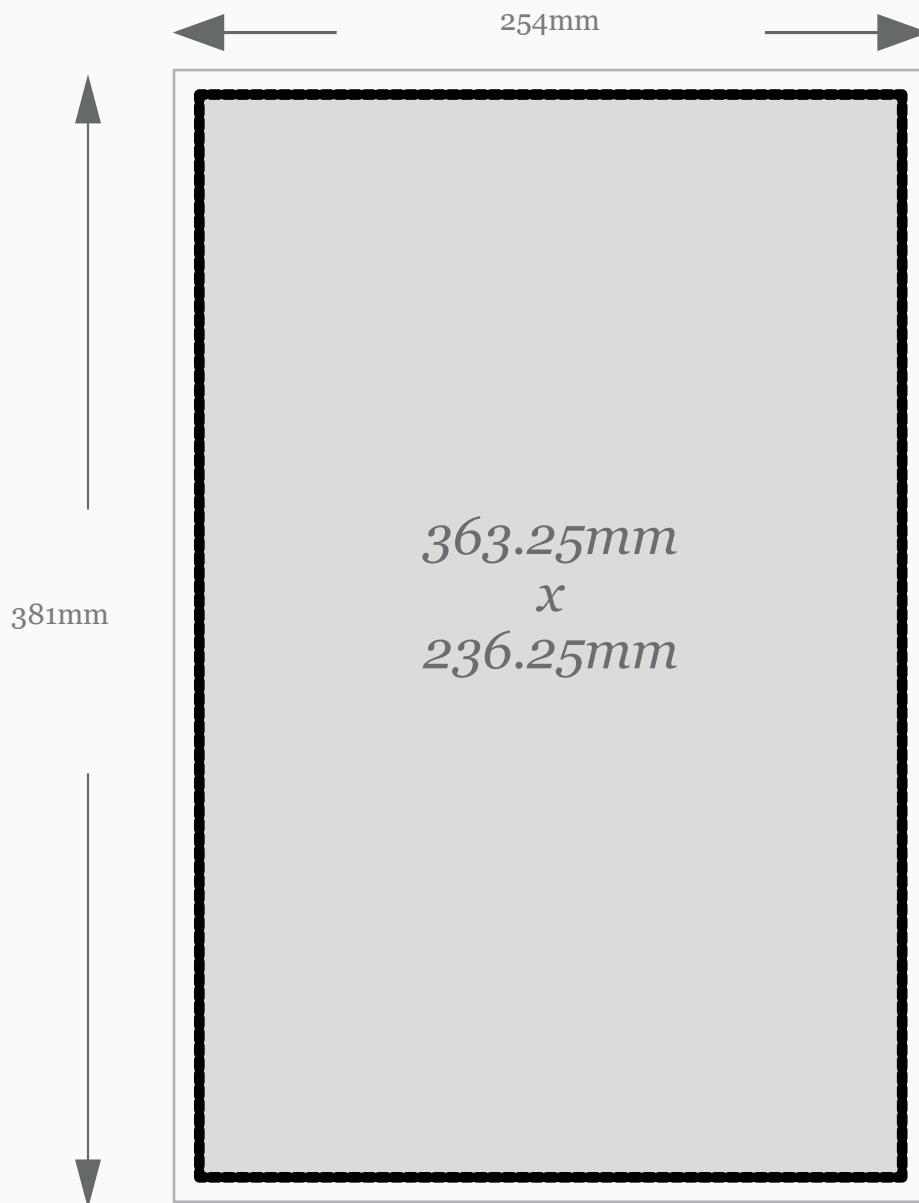

Specification details for

## Artwork Specifications

**Display Area:**

1,453mm x 945mm

**Overall Size:**

1,524mm x 1,016mm

**Artwork Size:**

Quarter size as per Visual

**Bleed:**

2mm all around

**File Format:**

High Res CMYK PDF

Embed and outline images and fonts

**File Size:**

Up to 5MB

**File Name:**

SiteType\_LiveDate\_CampaignName

**DPI:**

300 dpi minimum