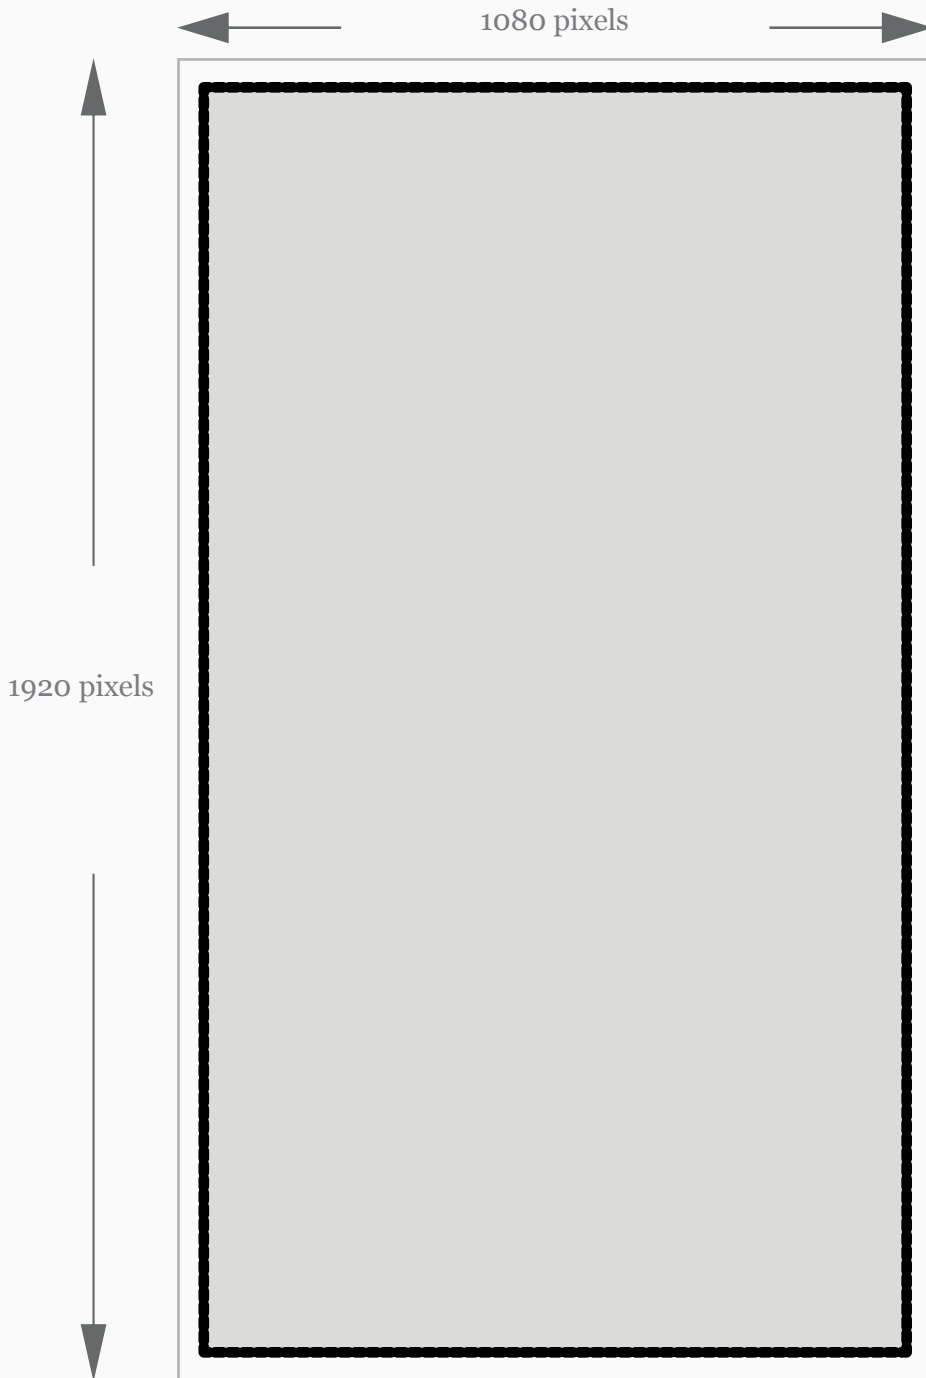

Specification details for

Rail Digital 6 Sheet

Artwork Specifications

Size:

1080 pixels X 1920 pixels

DPI:

72 dpi

File Format: