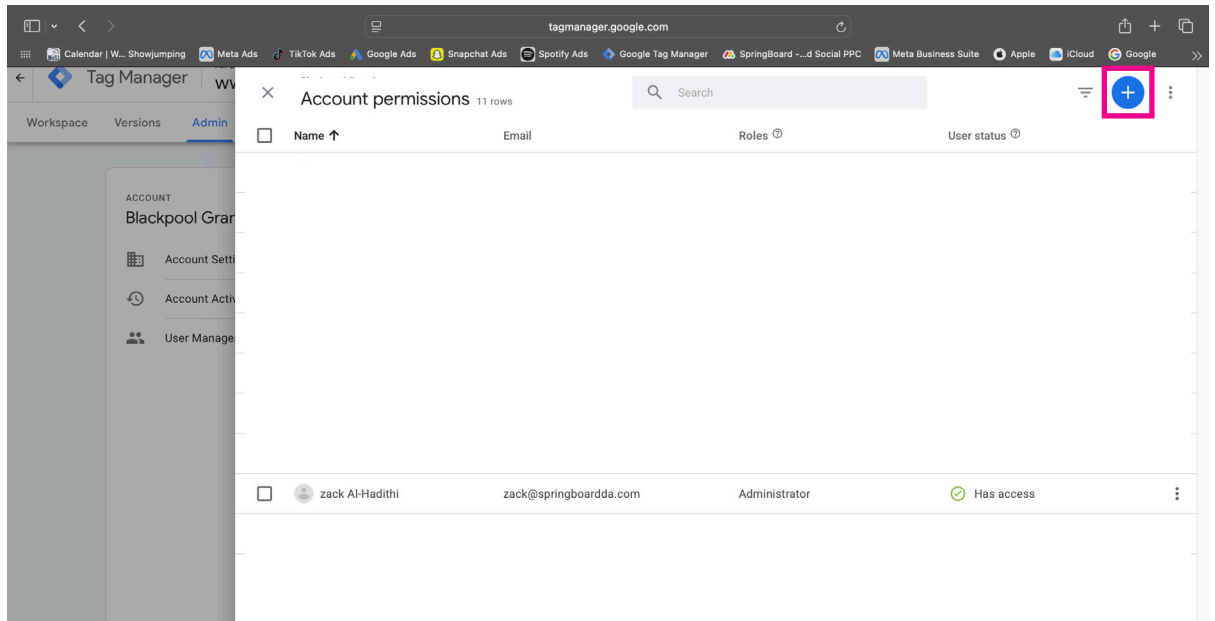

Google Tag Manager Linking

From your homepage go to admin

Then Click User Management

Social Media

For Any Queries Please Contact
zack@springboardda.com

Google Tag Manager Linking

Then the 'Add' Button

Finally, put my email in zack@springboardda.com and select Administrator. Then click Invite