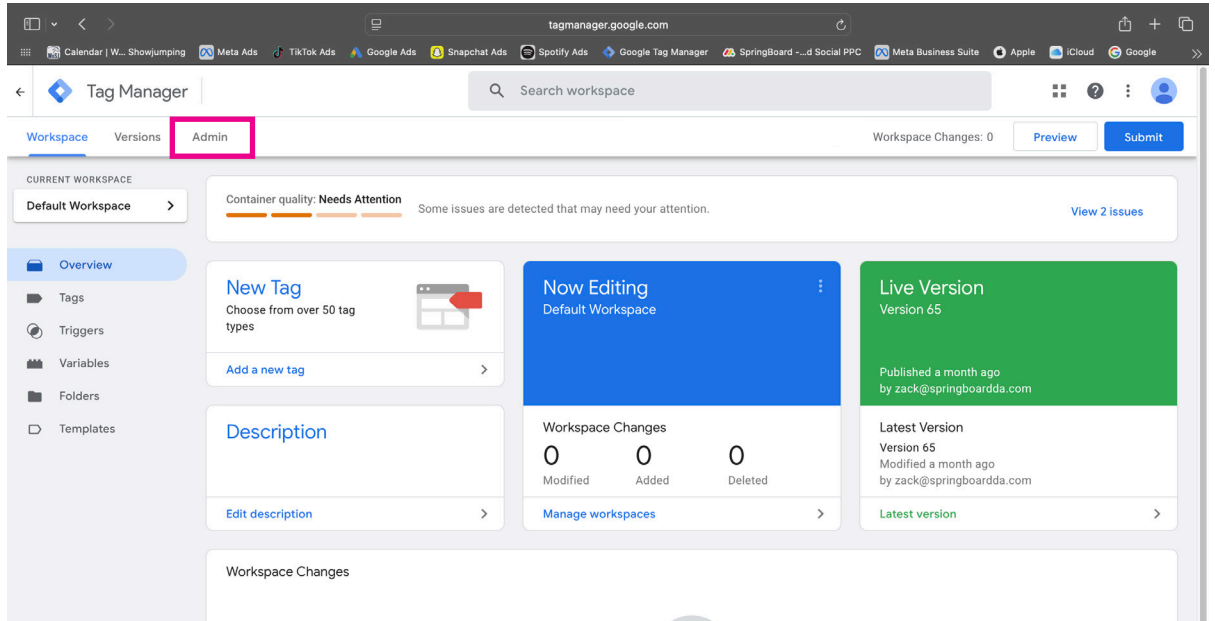

Google Tag Manager Linking

From your homepage go to admin

Then Click User Management

Social Media

For Any Queries Please Contact
zack@springboardda.com

Google Tag Manager Linking

Then the 'Add' Button

Finally, put my email in zack@springboardda.com and select Administrator. Then click Invite