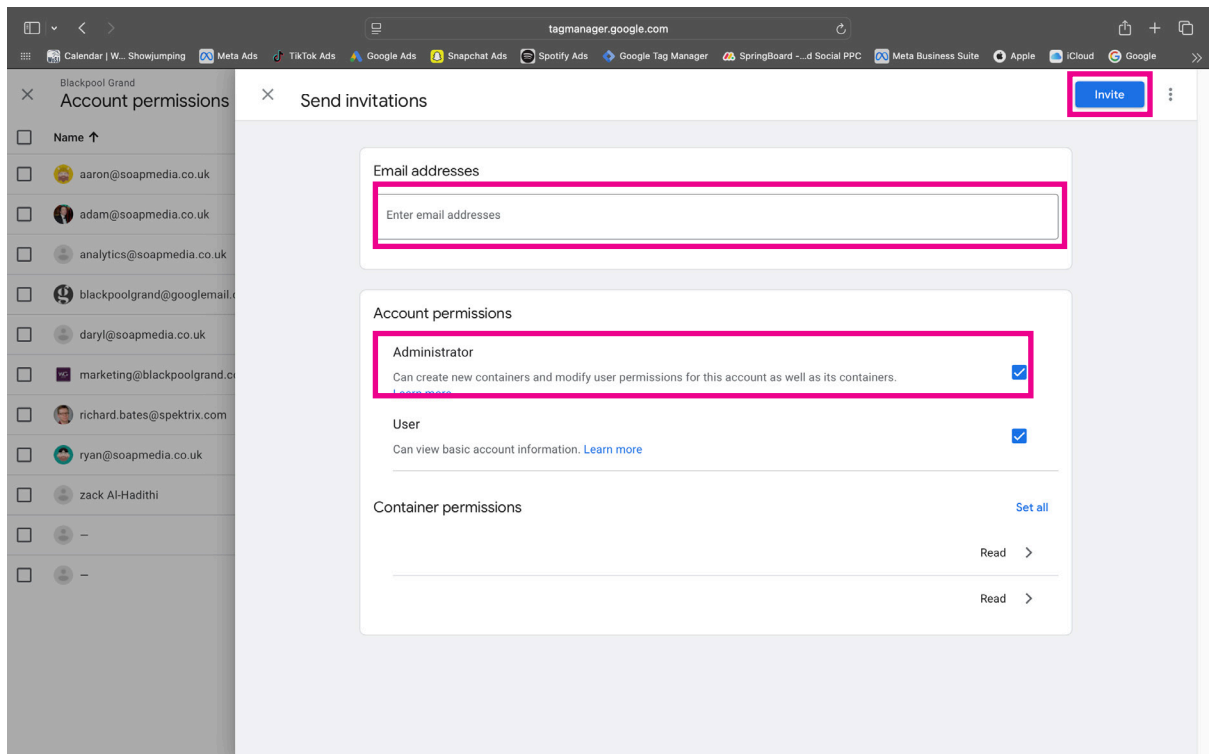

Google Tag Manager Linking

From your homepage go to admin

Then Click User Management

Social Media

For Any Queries Please Contact
zack@springboardda.com

Google Tag Manager Linking

Then the 'Add' Button

Finally, put my email in zack@springboardda.com and select Administrator. Then click Invite