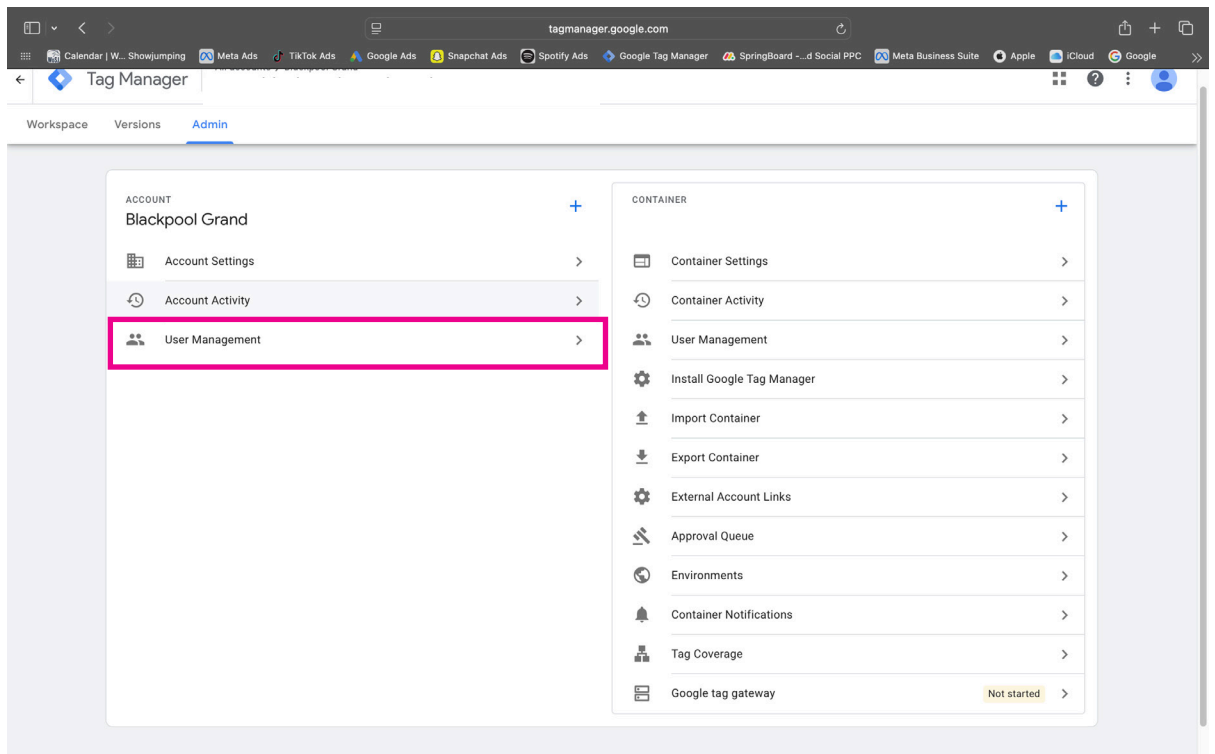

Google Tag Manager Linking

From your homepage go to admin

Then Click User Management

Social Media

For Any Queries Please Contact
zack@springboardda.com

Google Tag Manager Linking

Then the 'Add' Button

Finally, put my email in zack@springboardda.com and select Administrator. Then click Invite